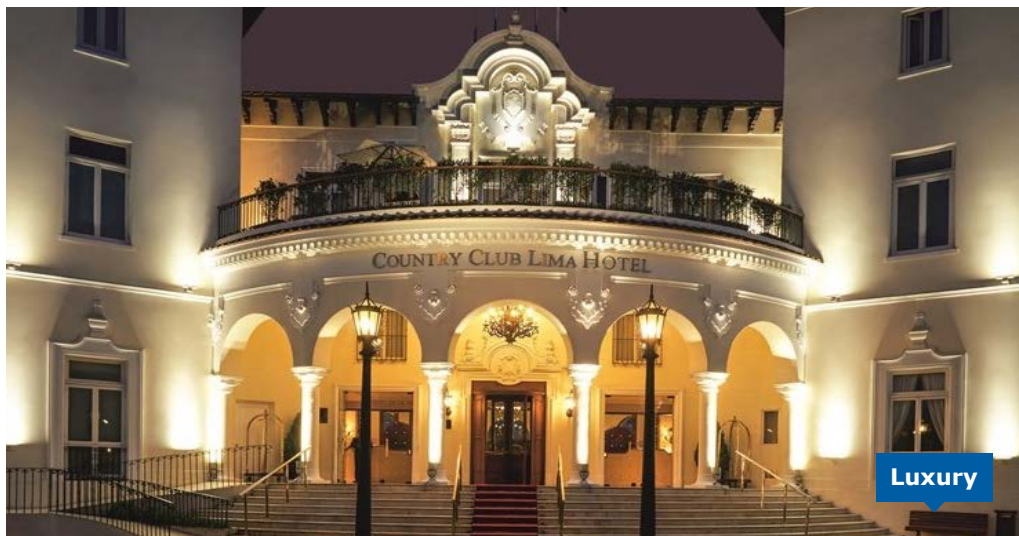

Country Club Lima Hotel

San Isidro

83 Habitaciones

Amenidades:

Business center 24h

Wifi

Gimnasio

Lavandería

Yaku Spa